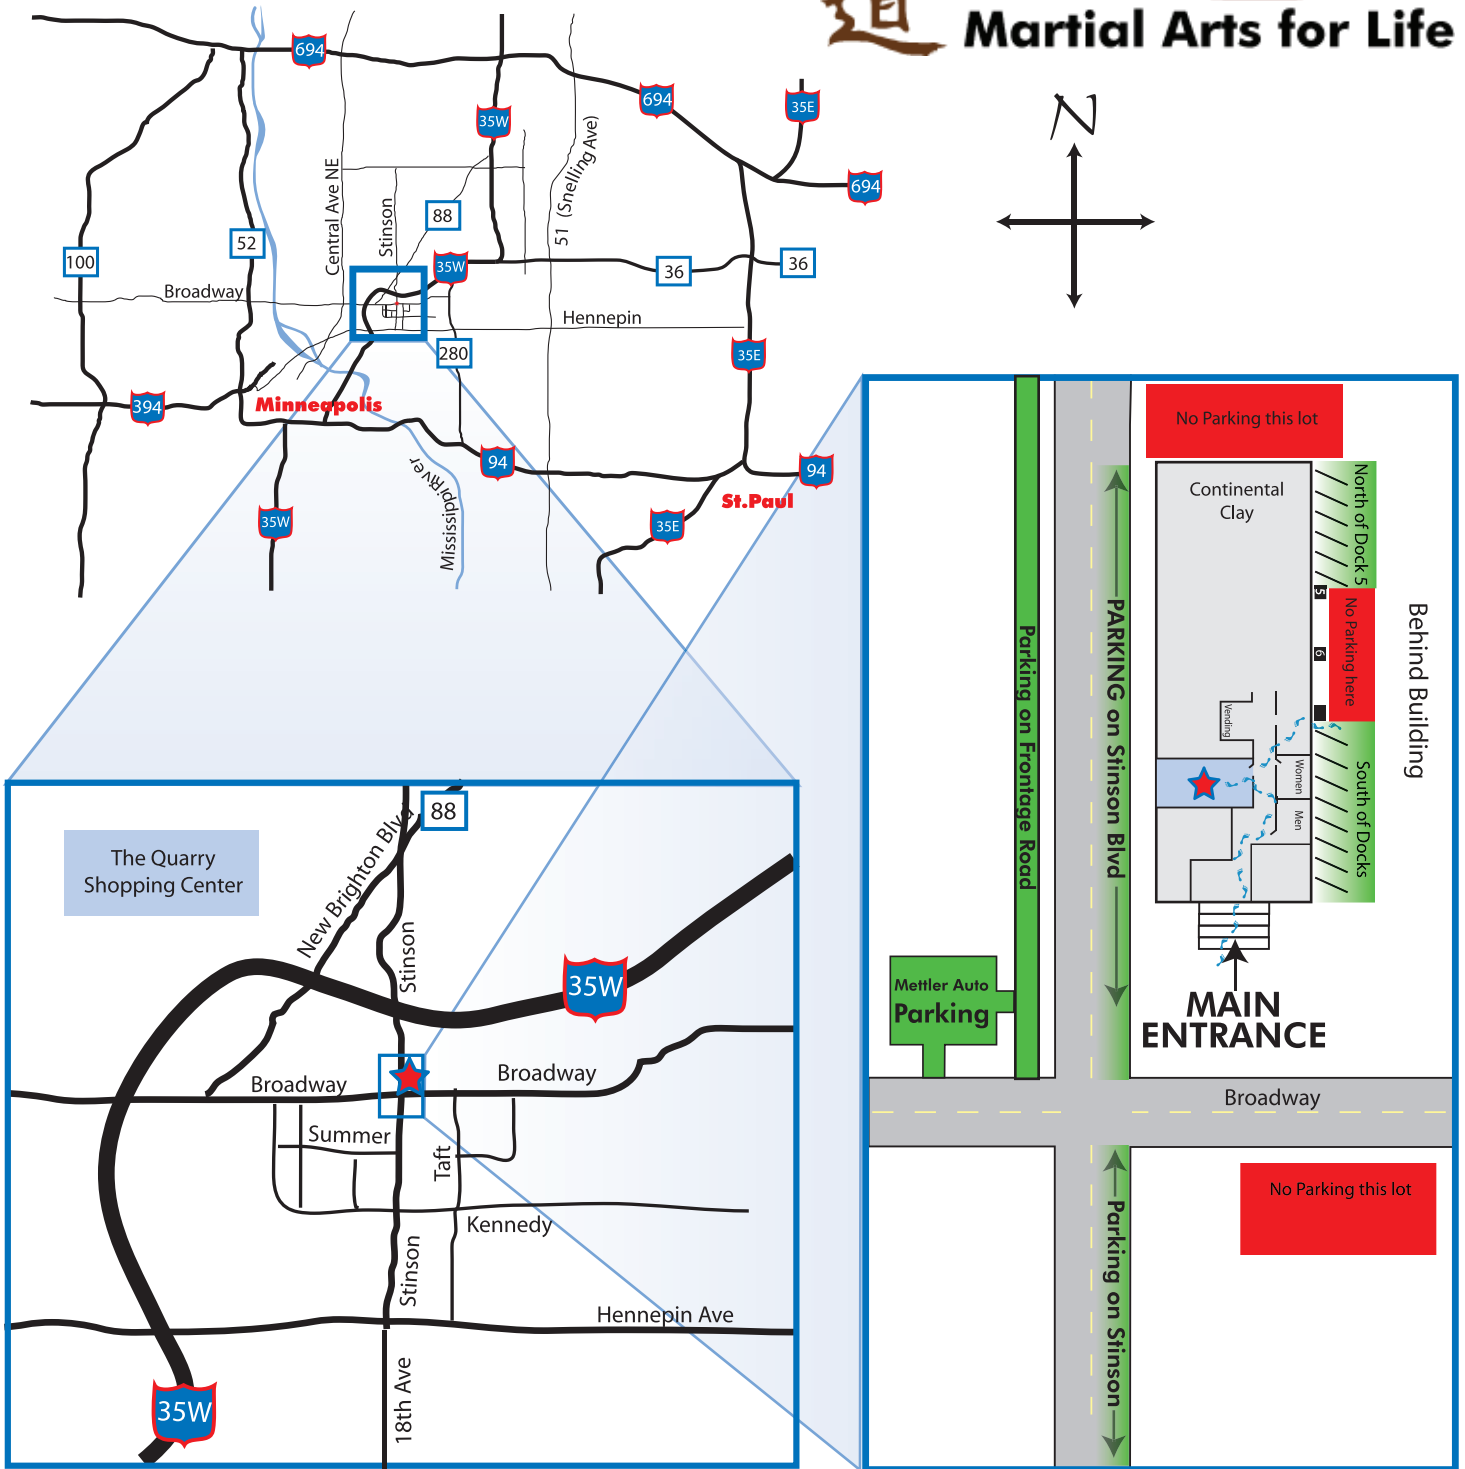

<http://www.ArtOfBudo.com>

(612) 424-BUDO [2836]

武道

Budō

Martial Arts for Life

Our school is at 1101 Stinson Blvd: just off Hwy 35W, west of 280, south of The Quarry shopping center in NE Minneapolis. It is on the corner of Stinson Blvd and Broadway Ave, in the "Continental Clay Building." Lobby and hallways are clearly marked with signs pointing the way to our school.

Parking is shown on the map above in green.

Do not park in areas marked in red. Private lots, unauthorized cars could be towed.